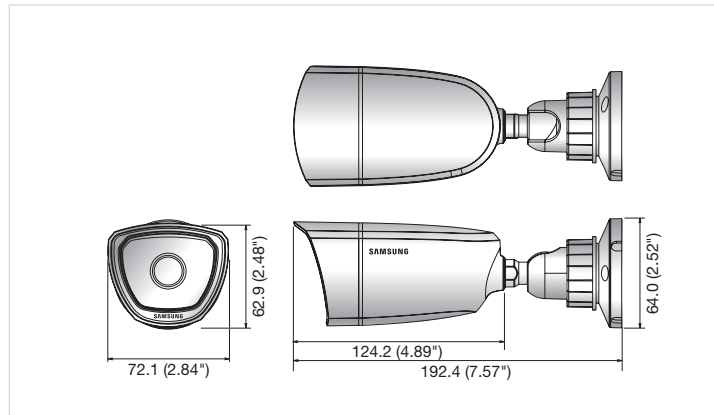

Dimensions

Unit : mm (inch)

Design and specifications are subject to change without notice.

The Eco mark represents Samsung Techwin's will to create environment-friendly products, and indicates that the product satisfies the EU RoHS Directive.

SAMSUNG TECHWIN CO., LTD.

6, Pangyo-ro 319beon-gil, Bundang-gu, Seongnam-si, Gyeonggi-do, SEOUL 463-400 Rep. of KOREA
Tel : +82-70-7147-8741 ~ 8749, 8752 ~ 8760 Fax : +82-31-8018-3745 www.samsungsecurity.com www.samsungcctv.com
COPYRIGHT BY SAMSUNG TECHWIN. ALL RIGHT RESERVED

SAMSUNG TECHWIN EUROPE LTD.
2nd Floor, No. 5 The Heights, Brooklands, Weybridge,
Surrey, KT13 0NY, UK
Tel : +44-1932-82-6700 Fax : +44-1932-82-6701

SAMSUNG TECHWIN