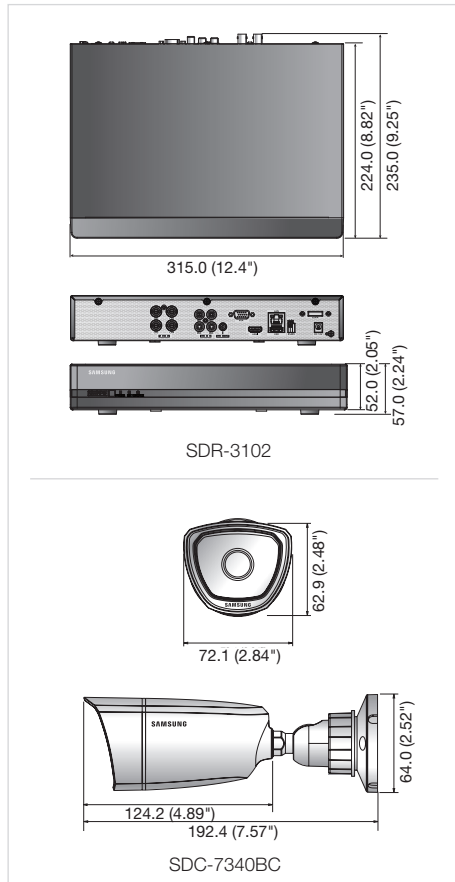

SDS-P3042

Dimensions

Unit : mm (inch)

Kit Contents

- DVR (SDR-3102)
- Camera (SDC-7340BC) 4pcs
- Remote Control / Battery / Mouse
- Adapter / Power Cord
- 60ft BNC Camera Cable 4pcs
- CD (Smart Viewer, User Manual)
- Quick Guide / Network Cable
- HDMI Cable