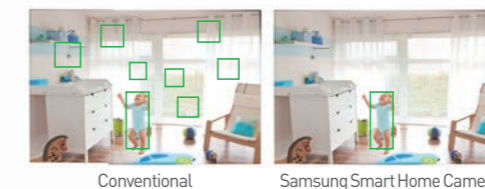

AMD(Advanced Motion Detection) ROI – Cropping, slimed video streaming

AMD-Effectively performs motion detection by removing needless information, such as movement of leaves, that may cause false alarms.