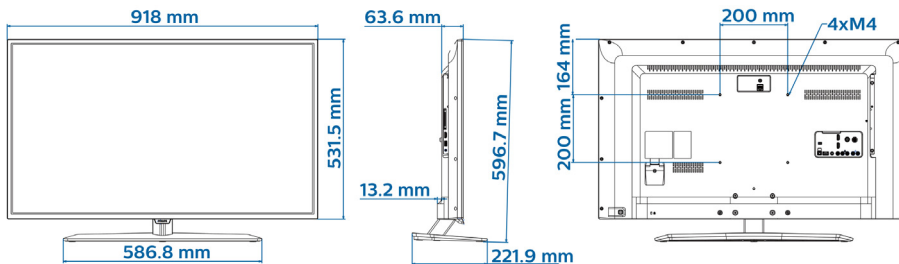

- Display: LED Full HD
- Diagonal screen size: 40 inch / 102 cm
- Aspect ratio: 16:9
- Panel resolution: 1920x1080p
- Brightness: 280 cd/m²
- Viewing angle: 176° (H) / 176° (V)
- Picture enhancement: Pixel Plus HD, 200Hz Perfect Motion Rate

Dimensions

- Set dimensions (W x H x D): 918 x 532 x 64/77 mm
- Set dimensions with stand (W x H x D): 918 x 597 x 222 mm
- Product weight: 7.6 kg
- Product weight (+stand): 9.5 kg
- VESA wall mount compatible: M4, 200 x 200 mm