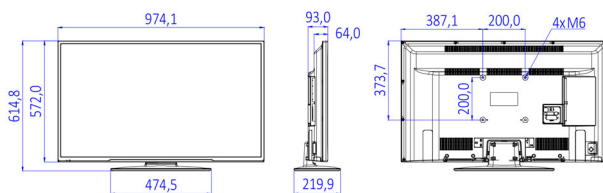

Specifications

Picture/Display

- Display: LED Full HD
- Diagonal screen size: 43 inch / 108 cm
- Aspect ratio: 16:9
- Panel resolution: 1920x1080p
- Brightness: 300 cd/m²
- Viewing angle: 178° (H) / 178° (V)

Accessories

- Included: Remote Control 22AV1407A/12, 2xAAA Battery, Tabletop Stand, Warranty Leaflet, Legal and Safety brochure
- Optional: Setup RC 22AV8573/00

Power

- Mains power: AC 220-240V; 50-60Hz
- Energy Label Class: A++
- Eu Energy Label power: 37 W

- Annual energy consumption: 54 kWh
- Standby power consumption: <0.3 W
- Power Saving Features: Eco mode
- Ambient temperature: 5 °C to 45 °C

Dimensions

- Set dimensions (W x H x D): 974 x 572 x 64/93 mm
- Set dimensions with stand (W x H x D): 974 x 615 x 220 mm
- Product weight: 8.4 kg
- Product weight (+stand): 9.3 kg
- VESA wall mount compatible: M6, 200 x 200 mm