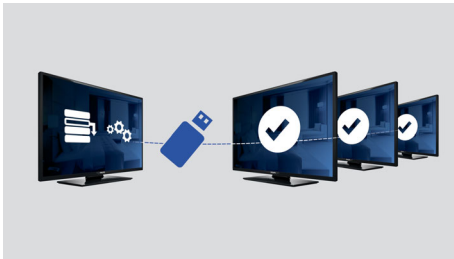

USB Cloning

Provides the ability to easily copy all programming and channel programming settings

from one TV into other TV sets in less than a minute. The feature ensures uniformity between TV sets and significantly reduces installation time and costs.