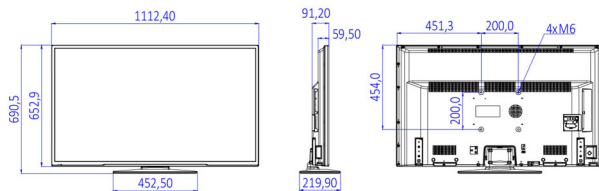

## Picture/Display

- Display: LED Full HD
- Diagonal screen size: 49 inch / 123 cm
- Aspect ratio: 16:9
- Panel resolution: 1920x1080p
- Brightness: 330 cd/m<sup>2</sup>
- Viewing angle: 178° (H) / 178° (V)

## Dimensions

- Set dimensions (W x H x D): 1112 x 653 x 60/91 mm
- Set dimensions with stand (W x H x D): 1112 x 691 x 220 mm
- Product weight: 10.5 kg
- Product weight (+stand): 11.4 kg
- VESA wall mount compatible: M6, 200 x 200 mm