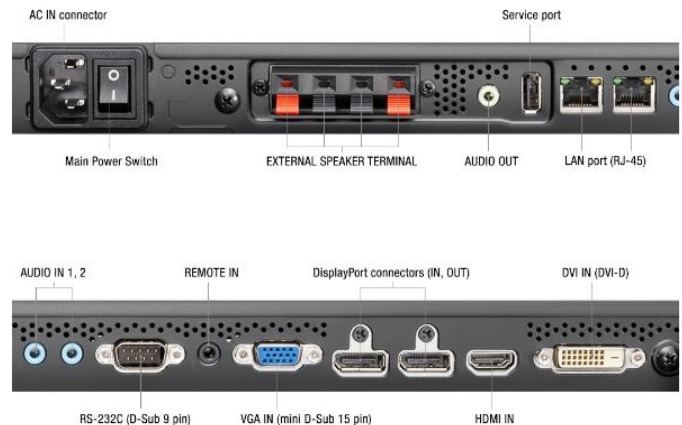

MultiSync® UN551VS NEC LCD 55" Video Wall Display

Datasheet

Walls of Desire

Attract and engage your audience; the new 55" UN551VS shapes emotion and desire with NEC's most compelling video wall experience to date.

The new frameless design forms an entirely flat seamless digital canvas allowing a completely homogeneous image across multiple unified screens. The huge digital surface creates an unhindered viewing experience for your audience with a minimal image interruption of just 0.9mm per screen. The S-IPS panel provides superior picture quality and excellent colour reproduction in both landscape and portrait orientation ensuring perfect visibility even at extreme viewing angles which constantly change as the viewer passes by. At a high brightness level of 500 cd/m² your message will be well received with effortless readability in controllable ambient light situations. An advanced set of intelligent features make the displays easy to install and operate and supports significantly reduced maintenance requirements.

Connectivity

Input Video Analogue	1 x D-sub 15 pin
Input Video Digital	1 x DisplayPort (with HDCP); 1 x DVI-D (with HDCP); 1 x HDMI (with HDCP); 1 x Interface Extension Slot; 1 x OPS Slot
Input Audio Analogue	2 x 3,5 mm jack
Input Audio Digital	1 x DisplayPort; 1 x HDMI
Input Control	LAN 100Mbit; remote control wire (3,5mm jack); RS232
Output Video Digital	1 x DisplayPort out (loop through: DisplayPort, DVI-D, HDMI, Interface Extension Slot, OPS)
Output Audio Analogue	3,5mm jack
Output Control	LAN 100Mbit
Remote Control	LAN with SNMP; Remote Control IR (internal/external (optional) sensor); RS-232C (9-pin D-sub) Input