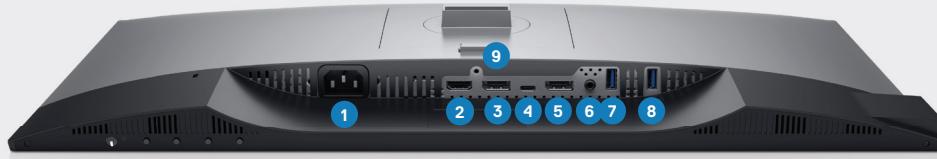

1 AC power port	4 USB-C/DisplayPort¹¹	7 USB downstream port
2 HDMI port	5 DisplayPort (Out)	8 USB downstream port (with power charging)
3 DisplayPort (In)	6 Audio line-out port¹²	9 Stand lock