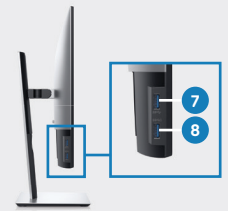

Adjustability and connectivity

DELL ULTRASHARP 24 USB-C MONITOR | U2419HC

Easily adjust the panel to your preferred viewing position.

Back view -
Cable management slot

Tilt and height adjustable

Pivot

Swivel

Connectivity

- | | | |
|--------------------|-------------------------------------|---------------------------------------------|
| 1 AC power port | 4 USB-C/DisplayPort ¹¹ | 7 USB downstream port |
| 2 HDMI port | 5 DisplayPort (Out) | 8 USB downstream port (with power charging) |
| 3 DisplayPort (In) | 6 Audio line-out port ¹² | 9 Stand lock |