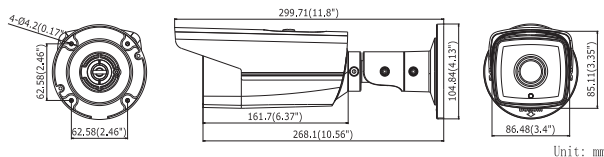

Dimensions

Accessories

| DS-2CD2T42WD-I5 | |
|------------------------------|--|
| Camera | |
| Image Sensor | 1/3" progressive scan CMOS |
| Minimum Illumination | Color: 0.028 @ f/2.0, AGC on; BW: 0 lux with IR |
| Shutter Speed | 1/3 s to 1/10,000 s |
| Slow Shutter | Supported |
| Lens | 4 mm, 6 mm options |
| Angle of View | 83° (4 mm), 56° (6 mm) |
| Lens Mount | M12 |
| Day/Night | IR cut filter with auto switch |
| Digital Noise Reduction | 3D DVR |
| Wide Dynamic Range | 120 dB |
| Pan/Tilt/Rotation | 3-axis positioning |
| Compression Standards | |
| Video Compression | H.264+/H.264/MJPEG |
| H.264 Type | Main profile |
| Video Bit Rate | 256 Kbps to 16 Mbps |
| Dual Streams | Yes |
| Image | |
| Maximum Resolution | 2688 × 1520 |
| Frame Rate | 20 fps (2688 × 1520), 30 fps (1920 × 1080), (1280 × 720) |
| Image Settings | Compression, color, saturation, brightness, contrast, sharpness, rotate mode, privacy mask |
| Backlight Compensation | Yes, zone configured |
| Region of Interest (ROI) | Yes |
| Analytics | |
| Smart Features | Line crossing detection, intrusion detection |
| Network | |
| Network Storage | NAS (supports NFS, SMB/CIFS) |
| Alarm Triggers | Motion detection, line crossing detection, intrusion detection, tamper alarm, network disconnect, IP address conflict, storage exception |
| Protocols | TCP/IP, UDP, ICMP, HTTP, HTTPS, FTP, DHCP, DNS, DDNS, RTP, RTSP, RTCP, PPPoE, NTP, UPnP, SMTP, SNMP, IGMP, 802.1X, QoS, IPv6, Bonjour |
| Security | Flash-prevention, dual stream, heartbeat, mirror, password protection, privacy mask, watermark, IP address filtering, anonymous access |
| Standards | ONVIF (PROFILE S, PROFILE G), PSIA, CGI, ISAPI |
| Interface | |
| Communication | 1 RJ-45 10M/100M Ethernet port |
| General | |
| Operating Conditions | -30° C to 60° C (-22° F to 140° F), humidity 95% or less (non-condensing) |
| Power | 12 VDC ±10%, PoE (802.3af) |
| Power Consumption | Maximum 7.5 W |
| IR Range | 50 meters (~165 feet) |
| Ingress Protection Level | IP66 |
| Dimensions | 299.71 mm × 86.48 mm × 85.11 mm (11.8" × 3.4" × 3.35") |
| Weight | 1200 g (2.65 lbs.) |