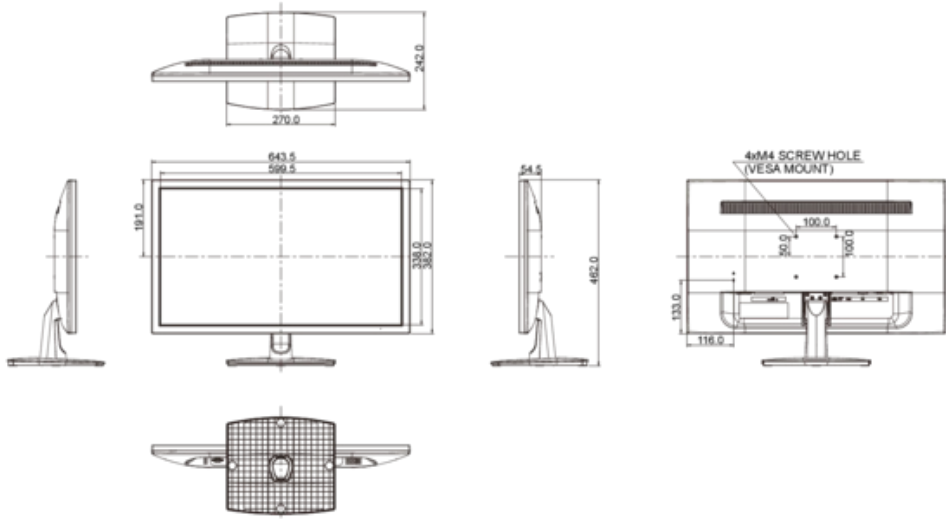

TILT ANGLE	20° up; 5° down
VESA MOUNTING	100 x 100 mm
COLOUR	Black

4. ACCESSORIES

INCLUDED ACCESSORIES	power cable, HDMI cable, audio cable, stand, quick start guide, safety guide
----------------------	--

**Based on the power consumption of the television operating 4 hours per day for 365 days. The actual energy consumption will depend on how the television is used.*

7. DIMENSIONS & WEIGHT

DIMENSIONS W X H X D	643.5 x 462 x 242 mm
WEIGHT	4.6 kg