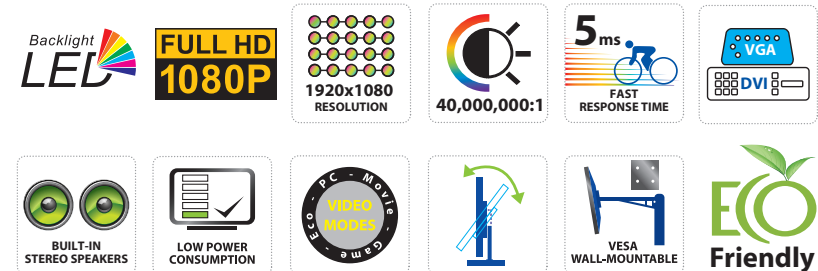

# HE225DPB

US/EU/CN  
LCD Monitor

HANNS·G

LCD Panel	Display Size	54.6cm / 21.5" Diagonal White LED-Backlight	
	Brightness	250cd/m <sup>2</sup>	
	Contrast	1000:1 (Typical) 40,000,000:1 (high contrast ratio)	
	Pixel Pitch	0.248(H) × 0.248(V) mm	
	Resolution (H × V)	1920×1080	
	Aspect Ratio	16:9	
	Response Time	5ms	
	View Angles LR, UD	H/V 170°/160° (CR>10)	
	Panel Surface	Anti-Glare	
	Display Colors	16.7M Colors	
	PC Input Range	Horizontal Freq.	30 to 83kHz
		Vertical Freq.	56 to 75Hz
		Max. Display Frequency (Resolution H × V/Fv)	1920 × 1080 /60Hz
Interface	Input	D-Sub × 1/DVI-D (w HDCP) x1 /PC Audio x 1	
Output Terminal	Speaker	Yes	
Power	Consumption	On: 24W; Standby<= 0.5W; Off<=0.5W	
	AC Power Range	AC 100-240V, 50/60Hz	
	Power Mode Indicator Light	Power On: Green (LED); Power Saving: Amber (LED)	
Operating Condition	Temperature	5°C ~ 35°C	
	Humidity	20% ~ 85%, non-condensing	
Physical	Dimension (W × D × H mm)	512.8 × 185 × 367.4 mm	
	Packing Dimension (W × D × H mm)	571 × 118 × 416 mm	
	Net Weight	3.12 kg	
	Gross Weight	3.95 kg	
	Tilt	-3°~ 17 °	
	Kensington Lock	Yes	
	VESA Mounting	100 × 100 mm	

Controls	Front Control	MENU ^/* v/   i/E ①
	On Screen Display	12 Languages: EN, TC, DE, FR, ES, IT, PT, NL, SC, JS, KR, RU
	Color	Warm, Nature, Cool, User Mode
	Preset Mode	PC, Movie, Game, ECO Modes
Container Loading	40' Standard	USA: 1680; EU/Others: 1890
	20' Standard	USA: 800; EU/Others: 900
Accessories	Power Cable (1.5m), VGA Cable (1.5m), Audio Cable (1.5m), User Manual (CD), Quick Start Guide (Paper) & Warranty	
Color Plan	Front Bezel / Arm / Base: Glossy; Rear Cover: Texture	
Carton Box	Brown (2 colors)	
Green Product (Jan. 2009)	Yes	
Windows 7	Yes	
Certification	FCC, UL/CUL, CE, CB, GOST, 3C, China energy level 1, EnergyStar 5.0	