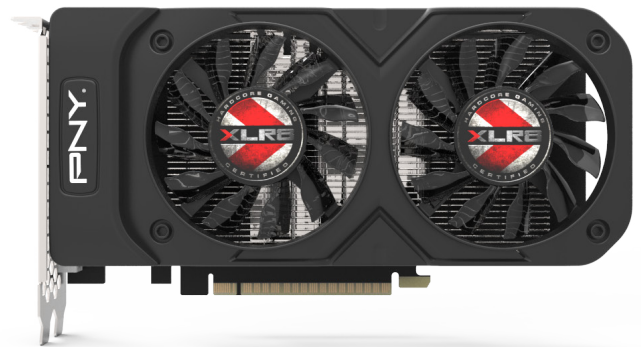

KEY SPECS

PNY GeFORCE GTX 1050Ti 4GB XLR8 OC GAMING

3 YRS
WARRANTY

4GB
GDDR5

OC
BY PNY

75WATTS

GAMING ZONE:
AAA TITLES

IMAGES

TECHNICAL DETAILS

PNY GeForce GTX 1050Ti 4GB XLR8 OC GAMING

PRODUCT SPECIFICATIONS

GPU	GeForce® GTX 1050Ti
CUDA Cores	768
Core Speed	1366 MHz (vs 1290)
Boost Speed	1480 MHz (vs 1392)
Memory Size	4GB GDDR5
Memory Interface	128-bit
Memory Frequency	7 Gbps
TDP	75 Watts
Outputs	DP 1.4, HDMI 2.0b, DL-DVI-D
Multi-Screen	Yes
Resolution	7680x4320 @ 60 Hz
Bus Type	PCI Express 3.0 16x
Logistics :	
Part Number	KF105IGTXXR4GEPB
EAN	3536403354138
Box Dimensions	340 x 235 x 90 mm
System Requirements :	
PCI Express-compliant motherboard with one dual-width x16 graphics slot	
One 6-pin PCI Express supplementary power connectors	
Minimum 400 W or greater system power supply	
Internet connection mandatory for drivers download*	

Simultaneous
Multi-Projection

GPU BOOST 3.0

ANSEL

KEY FEATURES

- NVIDIA Pascal
- Simultaneous Multi-Projection
- NVIDIA Ansel Support
- NVIDIA G-SYNC™
- NVIDIA GameStream™
- NVIDIA GPU Boost™ 3.0
- Microsoft® DirectX® 12 Support
- Vulkan API Support
- OpenGL 4.5 Support
- PCI Express 3.0
- HDCP 2.2
- Display Connectors
 - DisplayPort 1.4
 - HDMI 2.0b
 - DL-DVI