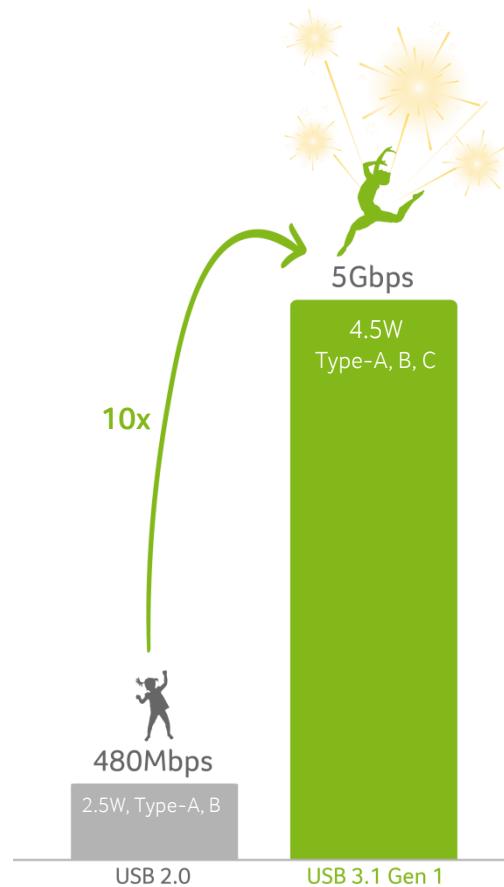

Laptop class power

The powerful Intel® 6th gen Core™ i (SKL-U) CPU distinguishes the Switch Alpha 12 from its competitors (coming either with an Intel® Core™ M CPU or a fan design)

Laptop class power

The thin and reversible USB 3.1 Type-C port combines multiple protocols in a single cable, putting just about everything you need in a port all in one place. It features:

- Data transfer rates up to 5Gbps
- Video output
- Power delivery capabilities of up to 4.5W

Laptop class keyboard

The slim and light keyboard has all the utility of a full-size keyboard which delivers the same comfortable and efficient typing experience you expect from a laptop.