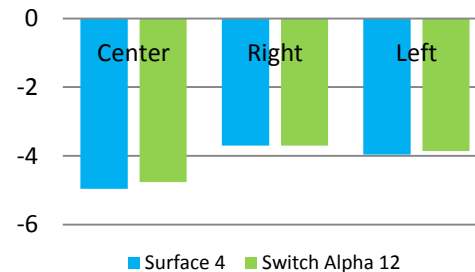

Multi-position kickstand | Rigid

The U frame kickstand is rigid and sturdy enough to withstand the frequent folding and unfolding.

The stopper design prevents accidental force.

acer

Rigidity Lab Test

Switch Alpha 12's kickstand is **4% more** rigid than Surface Pro 4.

Deformation level in rigidity test

Multi-position kickstand | Stable

The anti-slip rubber around the U-frame kickstand can withstand high touch force and hold the device stably without moving backwards.

Touch Force Test

Switch Alpha 12 withstands a higher touch force.

Desk angle	Product	110°	115°	120°	125°	130°	135°	140°	145°
Touch force	Switch Alpha 12	190g	250g	320g	380g	500g	350g	290g	250g
	Surface Pro 4	100g	126g	135g	140g	140g	155	195g	220g