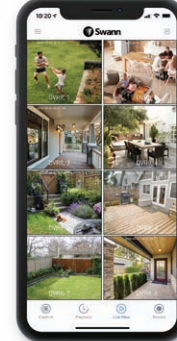

Retain video onto hard drive & back up to the cloud.

Weatherproof

Cameras work in rain & snow, all year round.

Color at Night

Night2Day™ lets you see amazing color video at any hour. #

1080p Full HD

Crystal clear video & close-ups.

True Detect™ senses heat, motion & people for reliable mobile alerts & fewer false alarms

See Every Detail

1080p full HD video lets you see faces, close ups & more

Peace of Mind 24/7

Night2Day™ provides rich video quality & color night vision that turns night into day

One app. Complete security.

Stay connected. See what's happening. Control all your devices.

See Every Angle

Safeguard Loved Ones

Catch Porch Pirates

Prevent Crime

Know What's Happening

Receive Alerts