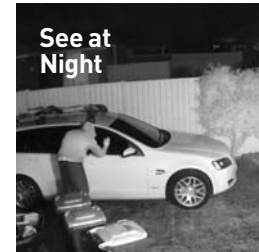

What can I do with this system?