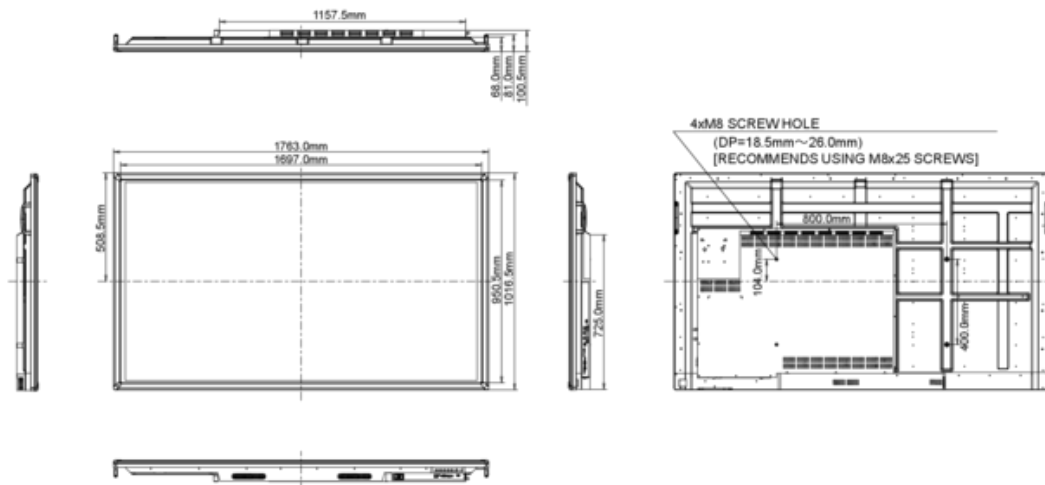

**Based on the power consumption of the television operating 4 hours per day for 365 days. The actual energy consumption will depend on how the television is used.*

7. DIMENSIONS / WEIGHT

DIMENSIONS W X H X D	1763.5 x 1016.5 x 100.5 mm
WEIGHT	56 kg