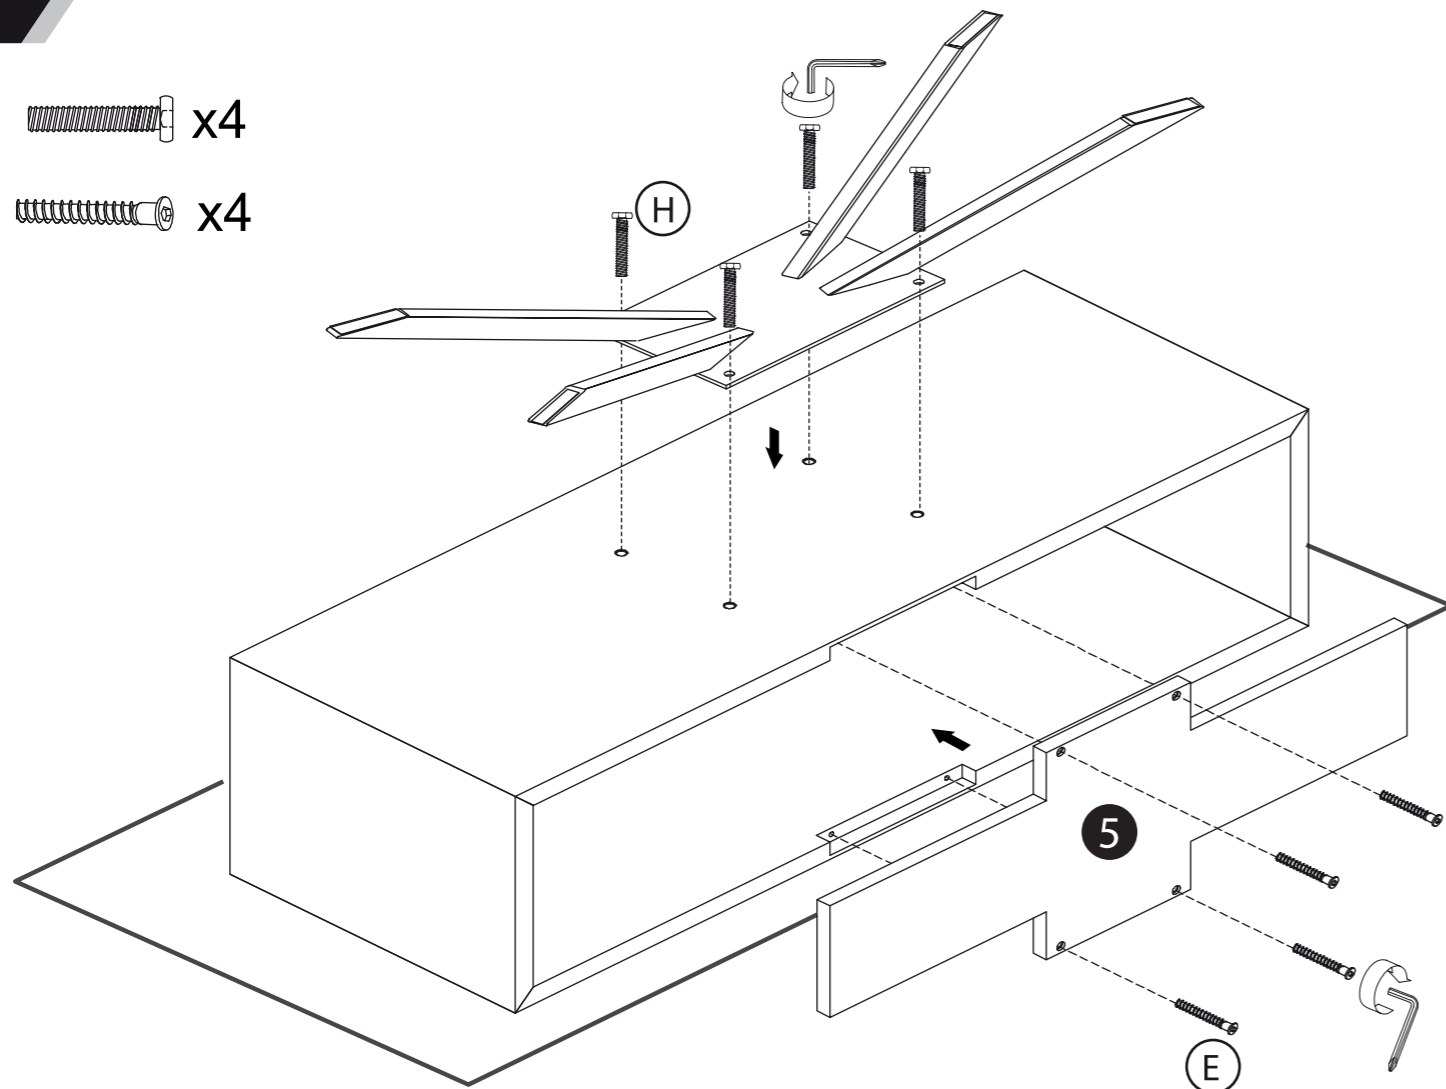

4

(H)  x4

(E)  x4

5

(G)  x4

Product Name: ARENA
 Product Ref: AA110LW/B/W
 Art number: 406090/91/89

AA110 REV6

TECHLINK , A Division Of Tapehand Ltd.
 Units 7 and 8 Bat and Ball Enterprise Centre
 Bat and Ball Road
 Sevenoaks
 Kent
 United Kingdom
 TN14 5LJ