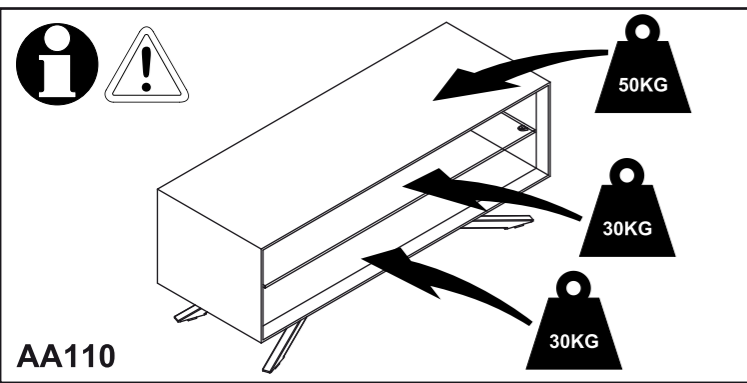

Use packing material provided to protect the top surface of the unit when constructing to prevent scratching!