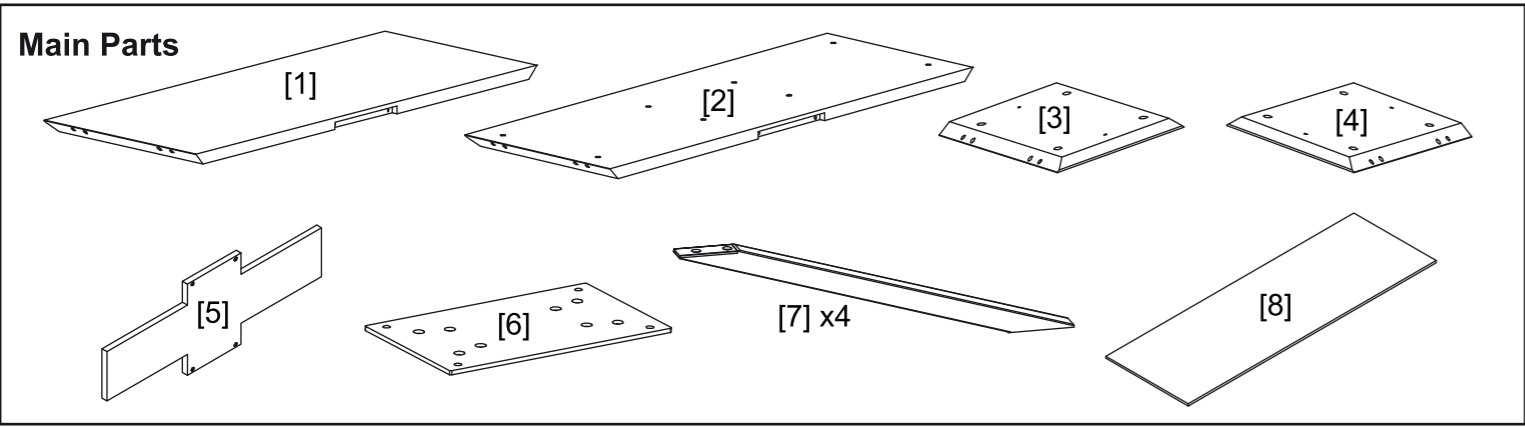

Use packing material provided to protect the top surface of the unit when constructing to prevent scratching!