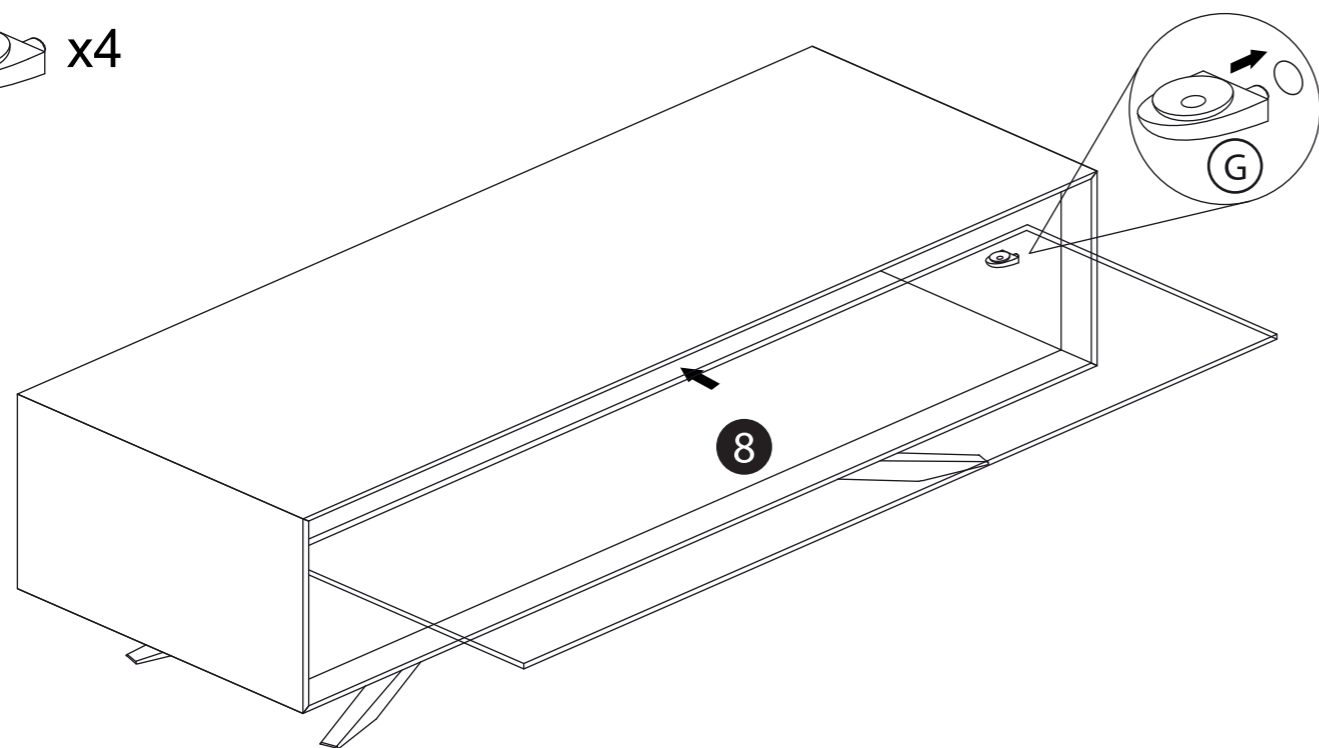

4

(H)  x4

(E)  x4

5

(G)  x4

Product Name: ARENA
 Product Ref: AA110LW/B/W
 Art number: 406090/91/89

AA110 REV6

TECHLINK , A Division Of Tapehand Ltd.
 Units 7 and 8 Bat and Ball Enterprise Centre
 Bat and Ball Road
 Sevenoaks
 Kent
 United Kingdom
 TN14 5LJ