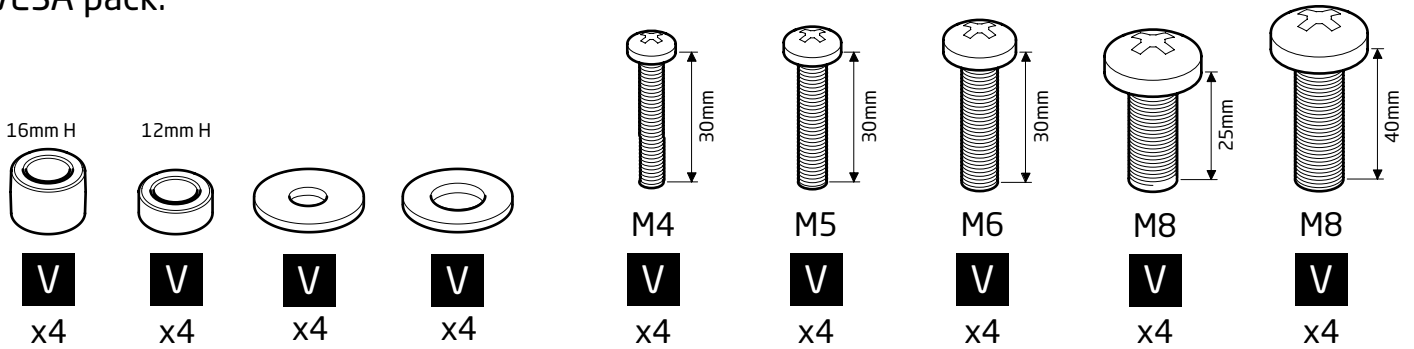

x2

1

2

3

4

5

Continue for UNIFIT TV BRACKET assembly instructions (ITEM SOLD SEPARATELY)

VESA pack.