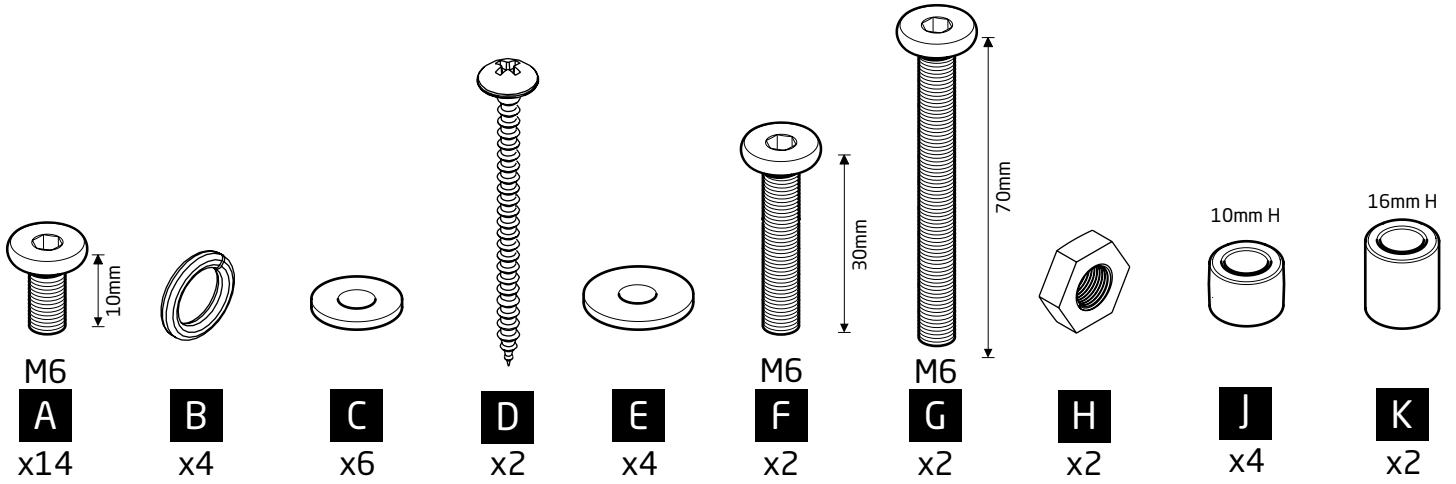

x2

1

2

3

4

5

Continue for UNIFIT TV BRACKET assembly instructions (ITEM SOLD SEPARATELY)

VESA pack.