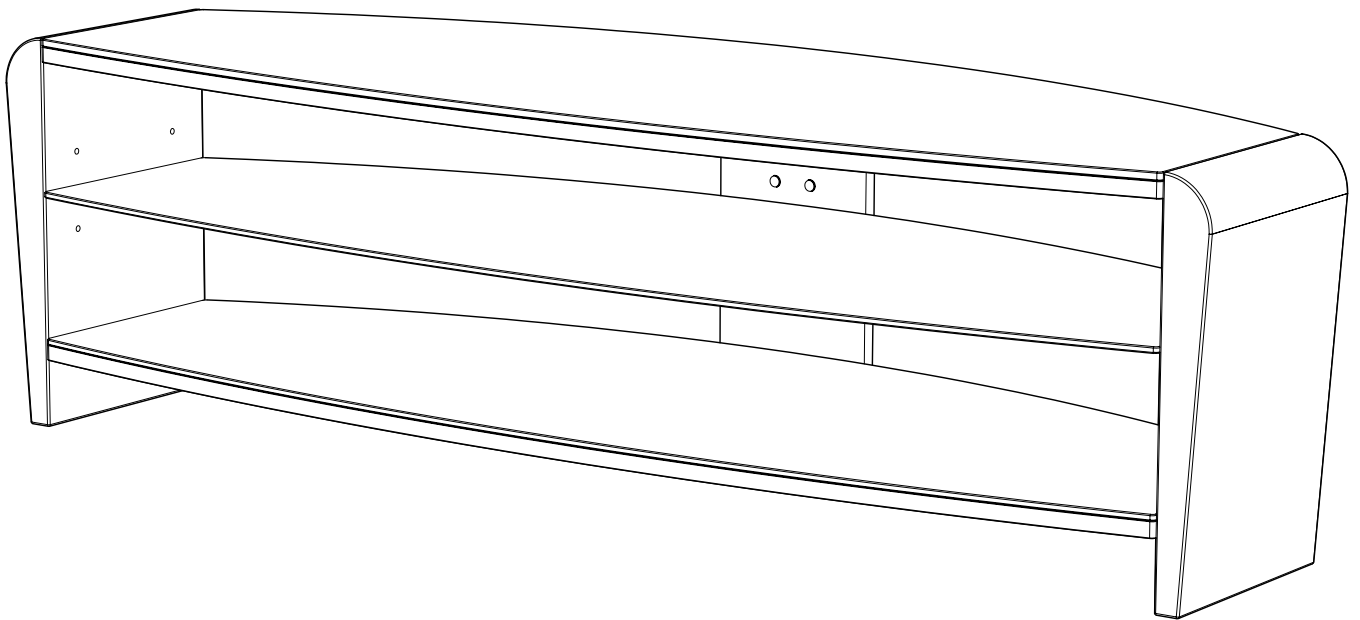

Alpha Range

alphason

Francium: FRN1400/3

Q15066-AL_r3

PLACE LABEL
Q14171-SK
HERE

01942 524 100

customer.services@armourhome.co.uk

www.armourhome.co.uk

Armour Home Electronics, Units 7 & 8, Stortford Hall Industrial Park,
Dunmow Road, Bishops Stortford, Hertfordshire, UK, CM23 5GZ