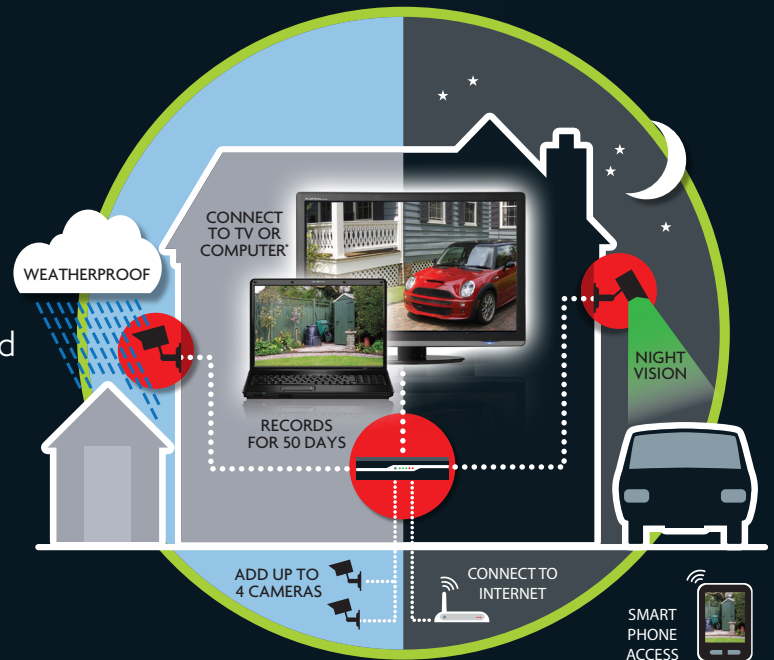

Installing this DIY Home CCTV Kit could be one of the best steps you ever take to secure your home or business premises. As well as protecting against criminal activity and actively deterring criminals from targeting your property and vehicles, it will bring additional peace of mind for you and your family.

Designed specifically for use and installation by those with no experience or prior knowledge of CCTV systems, everything you need is contained in the box including a clear instruction manual. If you need additional help, our UK-based support team is available for the price of a local rate phone call.

### Features and Benefits

- Quick & Easy to Install No Expert Help Required
- View on your Existing TV, Monitor or Smartphone
- Up to 50 Days Continuous Recording
- Fully Weatherproof Cameras with Night Vision
- DIY Kit with All Fixtures, a Detailed Manual & Installation Guide Included
- Local-Rate UK-Based Support Line

### Contents

**2x Outdoor, Weatherproof, Night Vision Cameras, A Digital Video Recorder (DVR), 2x 18.3M (60Ft) Power/Video Cables (to Connect the Cameras to the Recorder), 1x Power Adapter, 1x 5-Way Power Splitter (for the DVR and up to 4 Cameras), A Remote Control and a Mouse to use with the DVR, an Instruction Manual and Wall Fittings (Screws and Wall Plugs).**