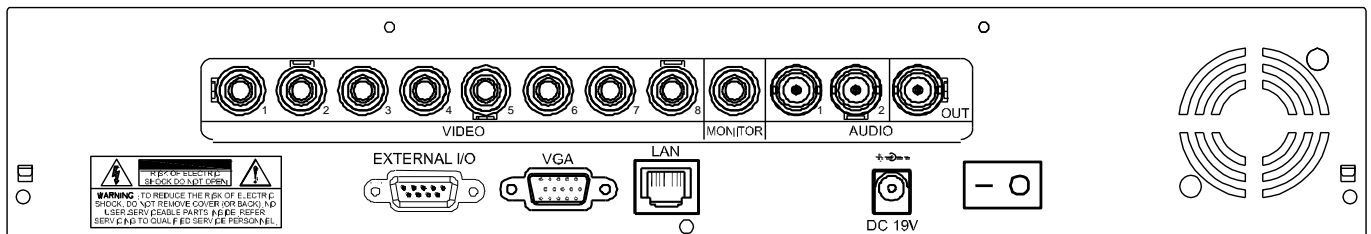

Backup Function

- ❖ Supports USB flash drive and network backup.

Audio / Video Support

- ❖ 2 audio-in, 1 audio-out to record sounds.
- ❖ Video output for LCD & CRT monitors simultaneously.

REAR PANEL

SPECIFICATIONS