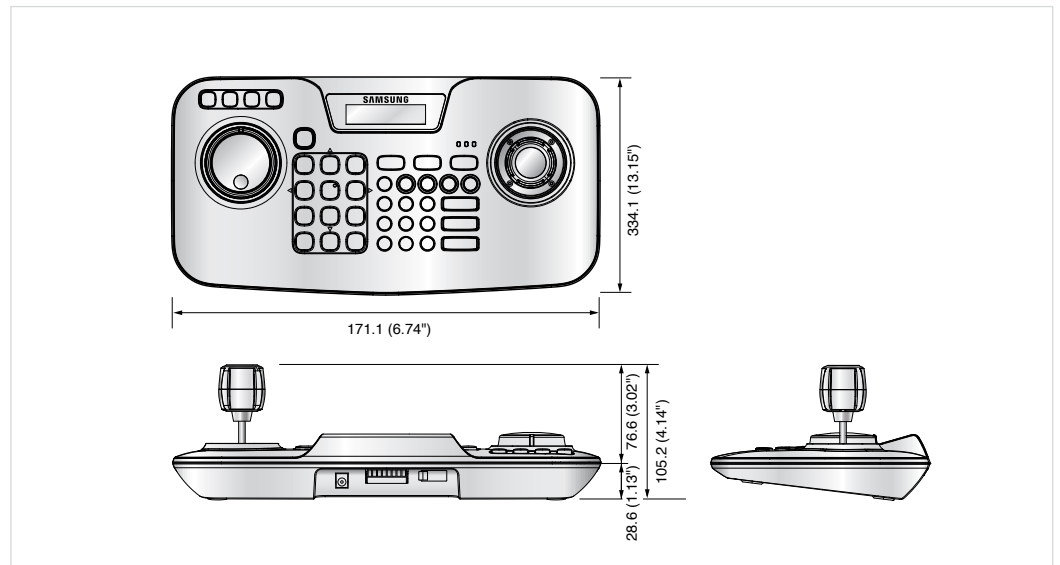

Dimensions

Unit : mm (inch)

The Eco mark represents Samsung Techwin's will to create environment-friendly products and indicates that the product satisfies the EU RoHS Directive.

Design and specifications are subject to change without notice.

SAMSUNG TECHWIN CO., LTD.

701, Sampyeong-dong, Bundang-gu, Seongnam-si, Gyeonggi-do Korea 463-400
Tel : +82-70-7147-8741~8749, 8752~8760 Fax : +82-31-8018-3745
www.samsungsecurity.com www.samsungcctv.com

SAMSUNG TECHWIN AMERICA Inc.

SAMSUNG TECHWIN EUROPE LTD.

TIANJIN SAMSUNG TECHWIN OPTO-ELECTRONICS CO., LTD.

■ DISTRIBUTED BY