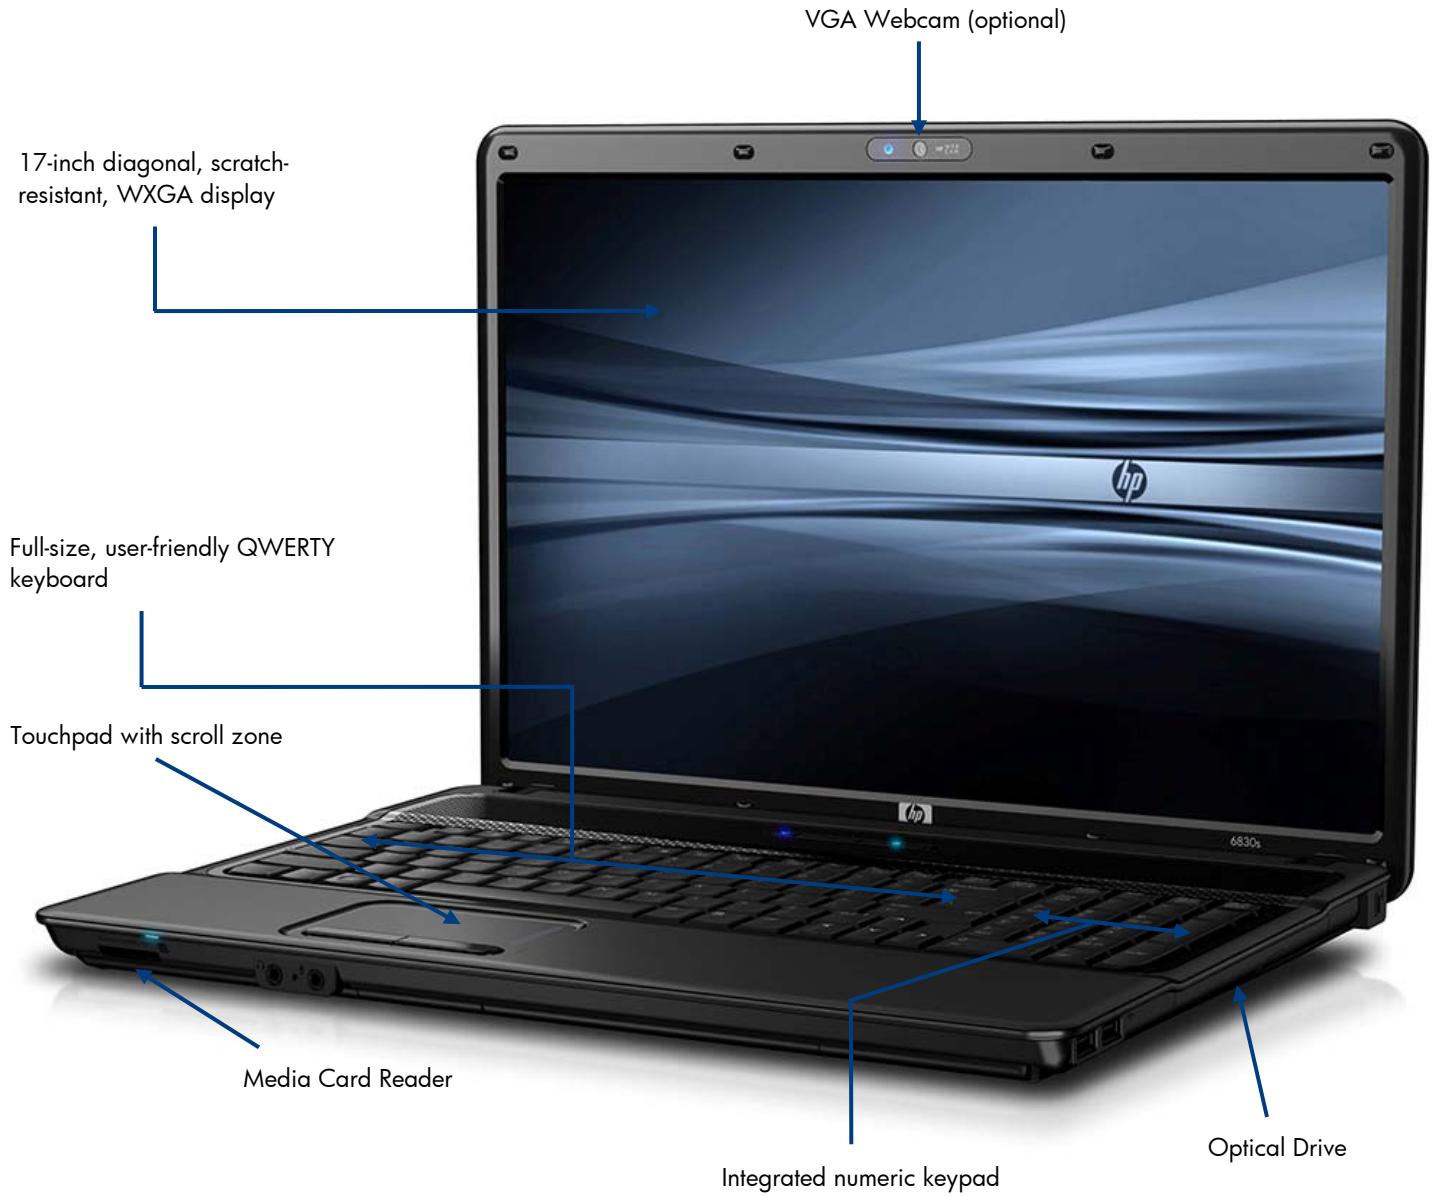

HP COMPAQ 6830S NOTEBOOK PC

HP recommends Windows Vista® Business